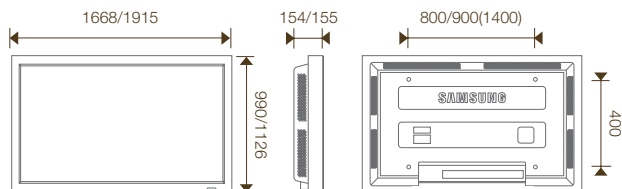

700/820TSn (unit:mm)

* Design and Specifications are subject to change without notice.

Distributed by: