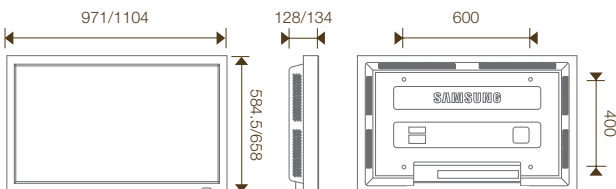

Dimensions 400/460TSn (unit:mm)